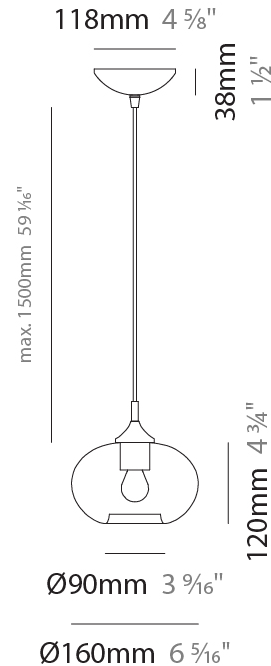

PROJECT
TYPE
SPECIFIER
QUANTITY
DATE

PARIGI CIPOLLA MONOPOINT SUSPENSION

D141075-

base number   Finish
Options

1. To build a product code in our configurator select the specify button on the base model # product page
2. To build a manual product code on this datasheet choose from the options listed below in blue font and add the suffix to the base model #

GENERAL

Series: Parigi Cipolla
Subseries: Parigi Cipolla Monopoint
Partner: Cangini & Tucci
Division: Design
Installation: Suspension
Product Type: Pendant
Mounting Location: Ceiling

PHYSICAL

Shape: Sphere
Diameter (mm): 160
Diameter (in): 6 ⁵/₁₆
Height (mm): 120
Height (in): 4 ³/₄
Max. Overall Height (mm): 1620
Max. Overall Height (in): 63 ³/₄
Weight (kg): 0.45
Weight (lbs): 0.99
[Fixture Finish: AMB / GRN / PNK / RUB / SKB / SMK / TOB / TRA](#)
Holder Finish: CHR
Fixture Material: Glass / Metal
Primary Material: Glass - Borosilicate
Cable Details: 1500mm Cable

ELECTRICAL

Number of Lamps: 1
Lamp Type: LED Retrofit
Bulb Included: Bulb Not Included
Max. Wattage Per Lamp (W): 4
Lamp Base: E12
Input Voltage (V): 120

LED

OPTICAL

RATINGS AND CERTIFICATIONS

Certified By: Certified for North American Standards
IP rating: IP20