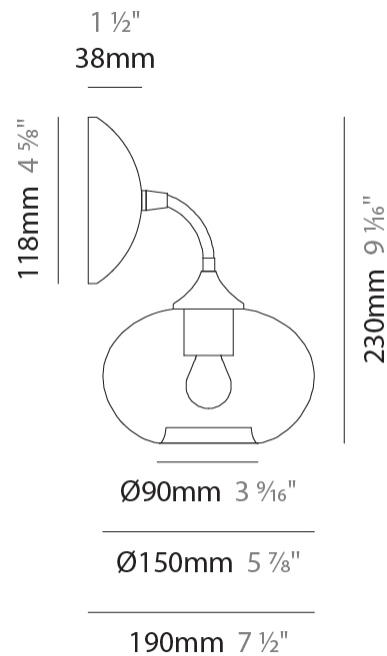

PROJECT
TYPE
SPECIFIER
QUANTITY
DATE

PARIGI CIPOLLA SURFACE

D143014-

base number Finish
Options

1. To build a product code in our configurator select the specify button on the base model # product page
2. To build a manual product code on this datasheet choose from the options listed below in blue font and add the suffix to the base model #

GENERAL

Series: Parigi Cipolla
Partner: Cangiini & Tucci
Division: Design
Installation: Surface
Product Type: Wall Surface
Mounting Location: Wall

PHYSICAL

Shape: Sphere
Length (mm): 150
Length (in): 5 7/8
Height (mm): 230
Depth (mm): 190
Height (in): 9 1/16
Depth (in): 7 1/2
Weight (kg): 0.45
Weight (lbs): 0.99
Fixture Finish: [AMB](#) / [GRN](#) / [PNK](#) / [RUB](#) / [SKB](#) / [SMK](#) / [TOB](#) / [TRA](#)
Holder Finish: CHR
Fixture Material: Glass / Metal
Primary Material: Glass - Borosilicate

ELECTRICAL

Number of Lamps: 1
Lamp Type: LED Retrofit
Bulb Included: Bulb Not Included
Max. Wattage Per Lamp (W): 4
Lamp Base: E12
Input Voltage (V): 120

LED

OPTICAL

RATINGS AND CERTIFICATIONS

Certified By: Certified for North American Standards
IP rating: IP20